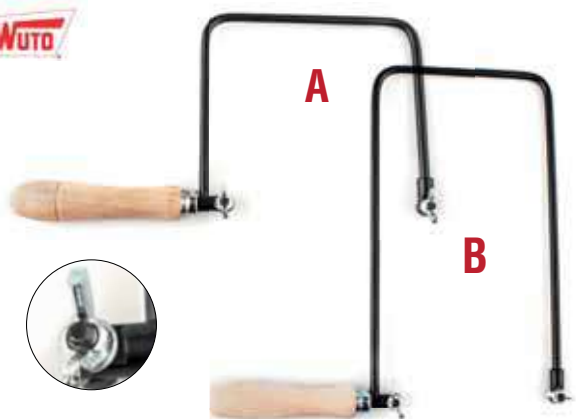

ARCO SIERRA MARQUETERIA

CODIGO	TIPO	MEDIDA SIERRA	MEDIDA ALTO	CANT	PRECIO
13023	Bajo A	130 mm	150 mm	10	...
13460	Bajo A	160 mm	150 mm	10	...
13024	Alto B	130 mm	260 mm	10	...
13461	Alto B	160 mm	260 mm	10	...