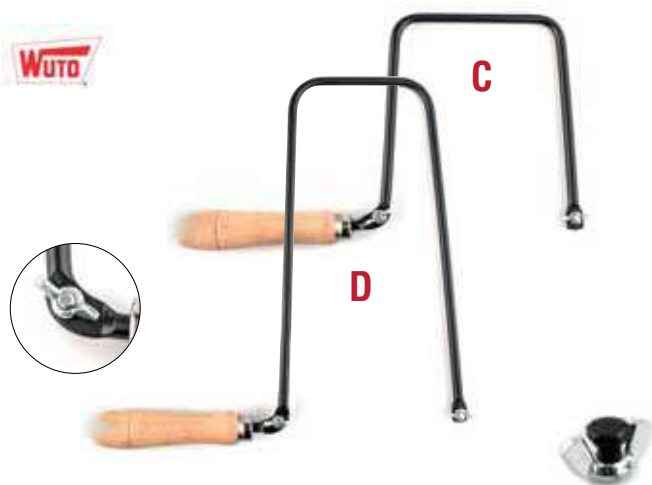

ARCO SIERRA MARQUETERIA ECONOMICO

CODIGO	TIPO	MEDIDA SIERRA	MEDIDA ALTO	CANT	PRECIO
42593	Bajo C	130 mm	150 mm	10	...
42594	Alto D	130 mm	270 mm	10	...

TORNILLO ARCO MARQUETERIA

CODIGO	REFERENCIA	CANTIDAD	EMBALAJE	PRECIO
17912	701	10		...

AGUJA SAQUERA

CODIGO	ACABADO	TIPO	MEDIDA	CANT	PRECIO
43313	Recta	-	Nº4 / 100 mm	25	...
43314	Recta	-	Nº5 / 125 mm	25	...
43310	Curva	-	Nº4 / 100 mm	25	...
43311	Curva	-	Nº5 / 125 mm	25	...
43312	Curva	-	Nº6 / 150 mm	25	...