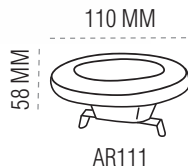

38°

38°

LED
COB
TECHNOLOGY

ES111

ES111

LUZ FRIA 6400 K

LUZ NEUTRA 4000 K

LUZ CALIDA 2700 K