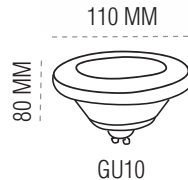

38°

38°

LED
COB
TECHNOLOGY

ES111

ES111

LUZ FRIA 6400 K

LUZ NEUTRA 4000 K

LUZ CALIDA 2700 K