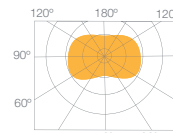

38°

38°

LED
COB
TECHNOLOGY

ES111

ES111

LUZ FRIA 6400 K

LUZ NEUTRA 4000 K

LUZ CALIDA 2700 K