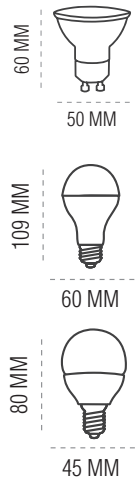

LED REGULABLE

MATEL® 230V

LUZ FRIA 6400 K

LUZ NEUTRA 4000 K

LUZ CALIDA 2700 K

BOMBILLA LED DICROICA

DICROICA GU-10

CAJA: 12 U / MASTER: 96 U