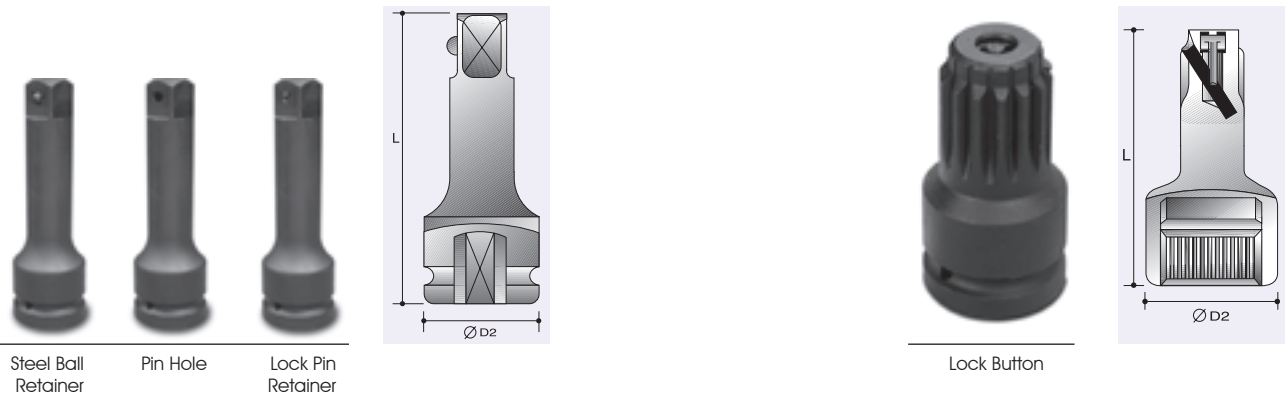

Impact Sockets

Extension Bars