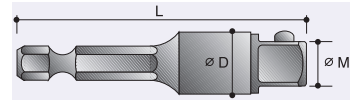

Male Square - Lock Pin Retainer.

Male Square - Steel Ball Retainer.

Hex Drive Extensions

1/4" Male Square - Lock Pin Retainer.

M	H	D	L	
		mm	mm	No.
1/4"	7mm	9	75	69309075

1/4" Male Square - Lock Pin Retainer.