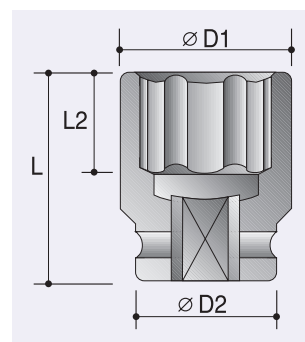

6-Point Sockets- Deep

6-Point Sockets

6-Point Sockets - Deep

1/4" Dr.,								
	D2	D1	L2	L		L2	L	
size	mm	mm	mm	mm	No.	mm	mm	No.
3/16"	13	8.5	5	23	60400006	6	50	60402006
7/32"	13	9.5	5	23	60400007	6	50	60402007
1/4"	13	10.3	6	23	60400008	7	50	60402008
9/32"	13	11.3	6	23	60400009	7	50	60402009
5/16"	13	12.5	7	23	60400010	9	50	60402010
11/32"	13	13.8	7	23	60400011	9	50	60402011
3/8"	13	15	7	23	60400012	9	50	60402012
7/16"	13	16.3	8	23	60400014	9	50	60402014
1/2"	13	18.8	8	23	60400016	9	50	60402016
9/16"	13	20	8	23	60400018	9	50	60402018
4mm	13	7.6	4	23	60500040	4	50	60502040
4.5mm	13	8.2	5	23	60500045	6	50	60502045
5mm	13	8.8	5	23	60500050	6	50	60502050
5.5mm	13	9.5	5	23	60500055	6	50	60502055
6mm	13	10	6	23	60500060	7	50	60502060
7mm	13	11.3	6	23	60500070	7	50	60502070
8mm	13	12.5	7	23	60500080	9	50	60502080
9mm	13	13.8	7	23	60500090	9	50	60502090
10mm	13	15	7	23	60500100	9	50	60502100
11mm	13	16.3	8	23	60500110	9	50	60502110
12mm	13	17	8	23	60500120	9	50	60502120
13mm	13	18.8	8	23	60500130	9	50	60502130
14mm	13	20	8	23	60500140	9	50	60502140
15mm	13	21	8	23	60500150	9	50	60502150