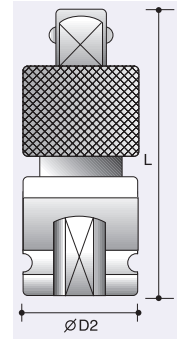

25

Quick Change Adapters

Quick Change Adapters - 1/4" / 3/8" / 1/2" 3/4" / 1" Dr.,

Quick-Change Adapters

Male end with Steel Ball Retainer

Female	Male	D2 mm	L mm	No.
1/4"	3/8"	13	42	69110C12
3/8"	1/4"	20	38	69111C08
3/8"	1/4"	20	75	69111C18
3/8"	1/4"	20	100	69111C28
3/8"	1/4"	20	125	69111C38
3/8"	1/4"	20	150	69111C48
3/8"	1/4"	20	200	69111C58
3/8"	1/4"	20	250	69111C68
3/8"	1/4"	20	300	69111C78
3/8"	1/2"	22	60	69111C16
1/2"	3/8"	25	54	69112C12
1/2"	3/8"	25	100	69112C22
1/2"	3/8"	25	125	69112C32
1/2"	3/8"	25	150	69112C42
1/2"	3/8"	25	175	69112C52
1/2"	3/8"	25	200	69112C62
1/2"	3/8"	25	250	69112C72
1/2"	3/8"	25	300	69112C82
1/2"	3/4"	30	75	69112C24
3/4"	1/2"	44	70	69114C16
3/4"	1/2"	44	125	69114C26
3/4"	1/2"	44	150	69114C36
3/4"	1/2"	44	200	69114C46
3/4"	1/2"	44	250	69114C56
3/4"	1/2"	44	300	69114C66
3/4"	1/2"	44	400	69114C76
3/4"	1"	44	95	69114C32
1"	3/4"	54	90	69115C24
1"	3/4"	54	150	69115C34
1"	3/4"	54	200	69115C44
1"	3/4"	54	250	69115C54
1"	3/4"	54	300	69115C64
1"	3/4"	54	350	69115C74
1"	3/4"	54	400	69115C84