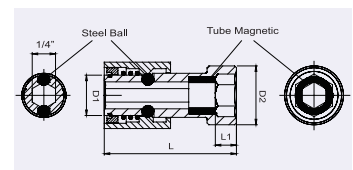

Bit Through Sockets

With Tube type magnetic

For use with DIN 3126-E6.35

1/4" = 6.3mm Hex Shank Double end Power Bits

No.	Drive inch	size mm	D2 mm	D1 mm	L1 mm	L mm	
6916A008	1/4"	8	13	11	5	36	
6916A010	1/4"	10	15.5	11	5	36	
6916A012	1/4"	12	18.5	11	5	36	
6916C012	1/4"	12	17.5	11	5	36	Thin Wall
6916A013	1/4"	13	19.5	11	5	36	
6916A014	1/4"	14	20.5	11	5	36	
6916B008	1/4"	8	13	11	5	45	
6916B010	1/4"	10	15.5	11	5	45	
6916B012	1/4"	12	18.5	11	5	45	
6916B013	1/4"	13	19.5	11	5	45	
6916B014	1/4"	14	20.5	11	5	45