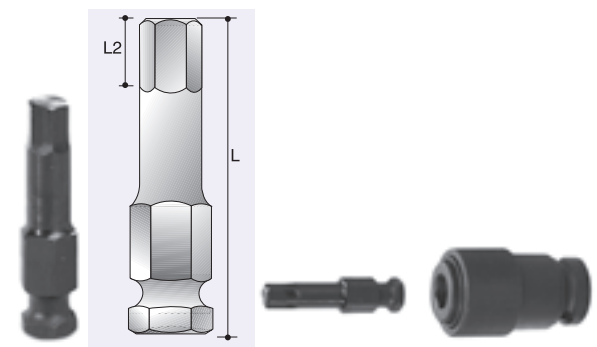

XZN - Triple Square

Internal Torx

For use with set screw bit holders

Hex Drivers

For use with quick release chuck

Torx® is a trademark of Textron

22mm - 7/8" Hex Drive Bits

For use with set screw bit holders