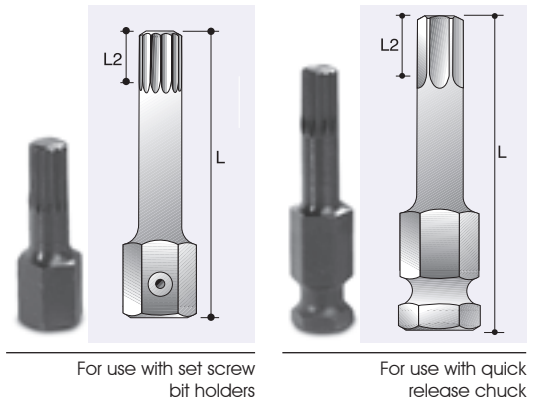

For use with quick release chuck

XZN - Triple Square

size	L2	L	No.
M12	11	80	698JH112
M14	11	80	698JH114
M16	13	80	698JH116
M18	13	80	698JH118

Internal Torx

size	L2	L	No.
T50	5	50	697LH050
T55	5.5	50	697LH055
T60	8	50	697LH060
T70	9.4	50	697LH070

Internal Torx

size	L2	L	No.
T50	5	80	697LH150
T55	5.5	80	697LH155
T60	8	80	697LH160
T70	9.4	80	697LH170

Hex Drivers

size	L2	L	No.
3/8"	20	50	697RH012
7/16"	20	50	697RH014
1/2"	20	50	697RH016
9/16"	20	50	697RH018
5/8"	20	50	697RH020
11/16"	20	50	697RH022
3/4"	20	50	697RH024
13/16"	20	50	697RH026
7/8"	20	50	697RH028
15/16"	20	50	697RH030
1"	20	50	697RH032
1-1/16"	20	50	697RH034
10mm	20	50	697RH510
11mm	20	50	697RH511
12mm	20	50	697RH512
13mm	20	50	697RH513
14mm	20	50	697RH514
15mm	20	50	697RH515
16mm	20	50	697RH516
17mm	20	50	697RH517
18mm	20	50	697RH518
19mm	20	50	697RH519
21mm	20	50	697RH521
22mm	20	50	697RH522
24mm	20	50	697RH524
26mm	20	50	697RH526
27mm	20	50	697RH527

Hex Drivers

size	L2	L	No.
3/8"	20	80	697RH112
7/16"	20	80	697RH114
1/2"	20	80	697RH116
9/16"	20	80	697RH118
5/8"	20	80	697RH120
11/16"	20	80	697RH122
3/4"	20	80	697RH124
13/16"	20	80	697RH126
7/8"	20	80	697RH128
15/16"	20	80	697RH130
1"	20	80	697RH132
1-1/16"	20	80	697RH134
10mm	20	80	697RH610
11mm	20	80	697RH611
12mm	20	80	697RH612
13mm	20	80	697RH613
14mm	20	80	697RH614
15mm	20	80	697RH615
16mm	20	80	697RH616
17mm	20	80	697RH617
18mm	20	80	697RH618
19mm	20	80	697RH619
21mm	20	80	697RH621
22mm	20	80	697RH622
24mm	20	80	697RH624
26mm	20	80	697RH626
27mm	20	80	697RH627

XZN - Triple Square