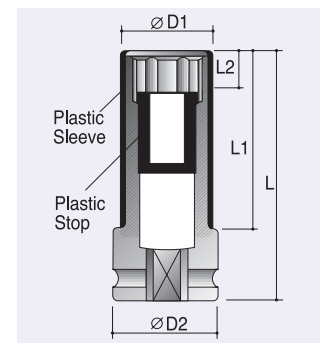

6-Point, Wheel Nut Impact Socket - With Plastic Sleeve & Stop