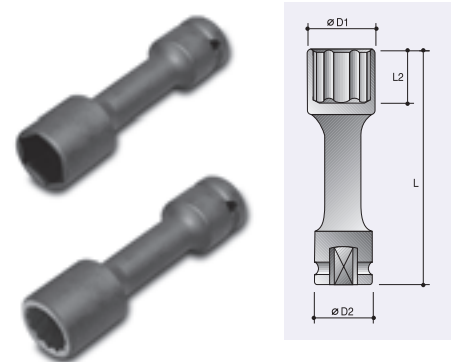

Wheel Nut Impact Socket

1/2" Dr.,						
size	D2	D1	L2	L	6-Point No.	12-Point No.
14mm	25	21	17	110	x	63928014
17mm	25	24	20	110	61127017	63928017
19mm	25	26	21	110	61127019	63928019
21mm	25	27.5	23	110	61127021	63928021
22mm	25	29.5	24	110	61127022	63928022

Wheel Nut Impact Socket

6-Point, Wheel Nut Impact Socket

With Plastic Stop						
1/2" Dr.,						
size	D2	D1	L2	L	No.	
17mm	25	24	12	105	61128017	
19mm	25	26	13	105	61128019	
21mm	25	27.5	15	105	61128021	
22mm	25	29.5	16	105	61128022