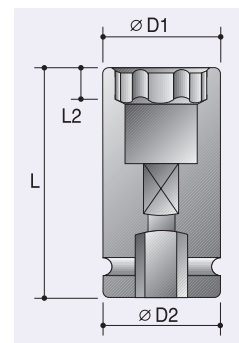

Combination Budd Wheel Sockets

3/4" Dr.,

	D2	D1	L2	L	
size	mm	mm	mm	mm	No.
1-1/2" x 13/16" Sq.	57	57	14	97	61640116
32mm x 17mm Sq.	52	50	12	90	61740032
35mm x 17mm Sq.	52	54	13	90	61740035
38mm x 20mm Sq.	54	56	14	95	61740038
41mm x 21mm Sq.	54	58	14	97	61740041
41mm x 19mm Sq.	54	56	14	95	61745041
41mm x 20mm Sq.	54	57	14	95	61746041

Combination Budd Wheel Sockets