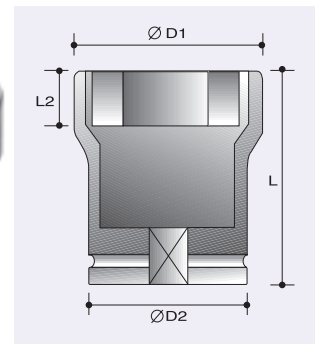

Deep

Thin Wall Deep

6-Point Truck Pinion Sockets

3/4" Dr.,

	D2	D1	L2	L	
size	mm	mm	mm	mm	No.
2"	58	67.5	26	105	6044N200
2-1/8"	60	71.5	26	105	6044N204
2-1/4"	64	76	26	105	6044N208
2-3/8"	67	80	26	105	6044N212
2-1/2"	70.5	83	26	105	6044N216
2-5/8"	73.5	87	26	105	6044N220
2-3/4"	77	91.5	26	105	6044N224
55mm	61	72.5	26	105	6054N055
65mm	71	84.5	26	105	6054N065