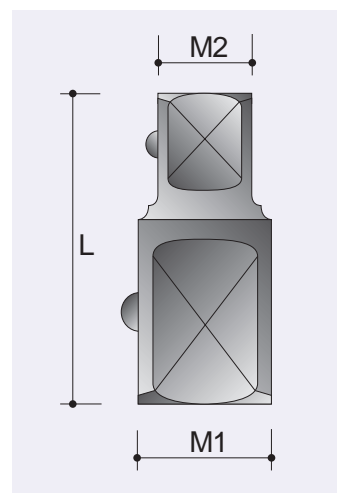

Connectors Male / Male Square

		L	No.
M1	M2	mm	
1/4"	1/4"	27	69001081
9/32"	1/4"	27	690A1081
3/8"	9/32"	27	69011091
3/8"	3/8"	34	69011121
1/2"	3/8"	38	69021121
1/2"	1/2"	40	69021161
1/2"	1/2"	50	69021162
3/4"	3/4"	54	69041241
1"	3/4"	77	69051241
1"	3/4"	57	69051242
1"	3/4"	66	69051243
1"	1"	68	69051322