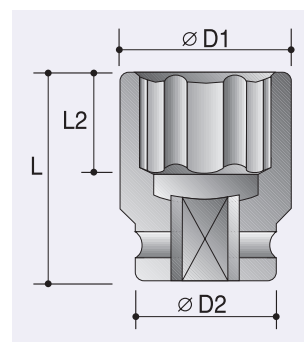

D2	D1	L2	Standard Length		Deep Length	
size	mm	mm	mm	mm	No.	mm	No.
3/8"	22	19	6	38	6362A012	83	6362C012
7/16"	24	21	8	38	6362A014	83	6362C014
1/2"	24	24	9	38	6362A016	83	6362C016
9/16"	26	26	11	38	6362A018	83	6362C018
5/8"	28	28	11	38	6362A020	83	6362C020
11/16"	30	30	11	38	6362A022	83	6362C022
3/4"	34	34	13	40	6362A024	83	6362C024
13/16"	36	36	15	40	6362A026	83	6362C026
7/8"	38	38	15	40	6362A028	90	6362C028
15/16"	38	42	18	45	6362A030	90	6362C030
1"	38	44	18	45	6362A100	90	6362C100
1-1/16"	46.5	46.5	19	50	6362A102	90	6362C102
1-1/8"	49	49	19	50	6362A104	90	6362C104
1-3/16"	51	51	21	50	6362A106	90	6362C106
1-1/4"	54	54	22	50	6362A108	90	6362C108
10mm	22	20	7	38	6362R010	83	6362T010
11mm	24	21	8	38	6362R011	83	6362T011
12mm	24	24	9	38	6362R012	83	6362T012
13mm	25	25	9	38	6362R013	83	6362T013
14mm	26	26	11	38	6362R014	83	6362T014
15mm	28	28	11	38	6362R015	83	6362T015
16mm	28	28	11	38	6362R016	83	6362T016
17mm	30	30	11	38	6362R017	83	6362T017
18mm	32	32	13	40	6362R018	83	6362T018
19mm	34	34	13	40	6362R019	83	6362T019
20mm	36	35	13	40	6362R020	83	6362T020
21mm	36	36	15	40	6362R021	83	6362T021
22mm	38	38	15	40	6362R022	90	6362T022
23mm	38	40	15	40	6362R023	90	6362T023
24mm	38	42	18	45	6362R024	90	6362T024
25mm	38	44	18	45	6362R025	90	6362T025
26mm	38	45	18	50	6362R026	90	6362T026
27mm	46.5	46.5	19	50	6362R027	90	6362T027
28mm	49	49	19	50	6362R028	90	6362T028
29mm	50	50	19	50	6362R029	90	6362T029
30mm	51	51	21	50	6362R030	90	6362T030
31mm	52	52	21	50	6362R031	90	6362T031
32mm	54	54	22	50	6362R032	90	6362T032