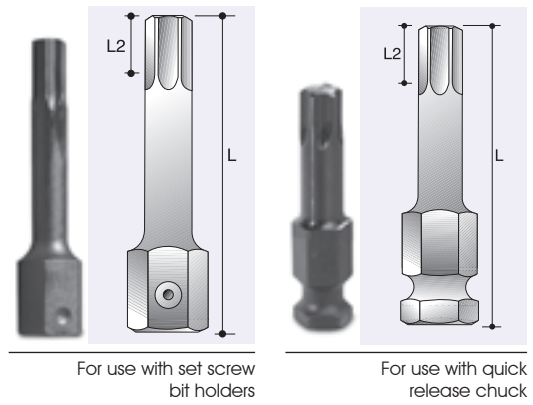

Internal Torx