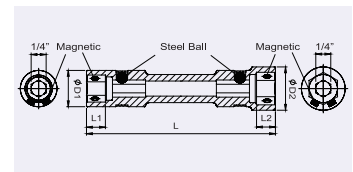

For use with DIN 3126-E6.35

1/4" = 6.3mm Hex Shank Double end Power Bits

No.	 mm	 mm	D2 mm	D1 mm	L1 mm	L2 mm	L mm
69160008	10	8	15	13	6	5	70
69160010	12	10	18.5	15.5	8	8	80

With two magnets at the 6-point opening