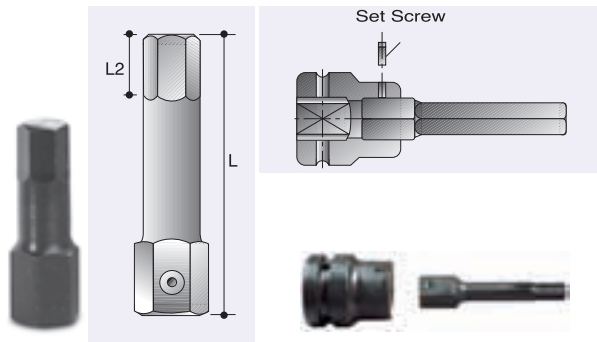

For use with set screw bit holders

Hex Drivers