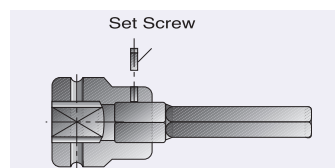

Torx® is a trademark of Textron