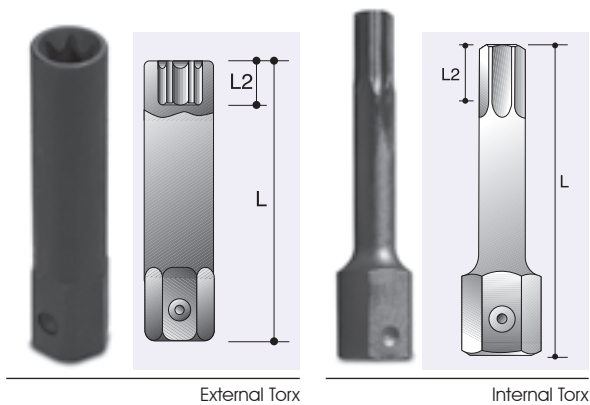

XZN - Triple Square						Hex Drivers					
	L2	L		L			L2	L		L	
size	mm	mm	No.	mm	No.	size	mm	mm	No.	mm	No.
M12	20	55	698JB012	107	698JB112	8mm	20	55	697RB208	107	697RB008
M14	20	55	698JB014	107	698JB114	10mm	20	55	697RB210	107	697RB010
M16	20	55	698JB016	107	698JB116	11mm	20	55	697RB211	107	697RB011
M18	20	55	698JB018	107	698JB118	12mm	20	55	697RB212	107	697RB012
External Torx						13mm	20	55	697RB213	107	697RB013
	D1	L					L2	L		L	
size	mm	mm	No.				mm	mm	No.	mm	No.
E18	22.5	107	697RB118			14mm	20	55	697RB214	107	697RB014
E20	25	107	697RB120			15mm	20	55	697RB215	107	697RB015
E22	27.5	107	697RB122			16mm	20	55	697RB216	107	697RB016
E24	30	107	697RB124			17mm	20	55	697RB217	107	697RB017
Internal Torx						18mm	20	55	697RB218	107	697RB018
	L2	L		L		19mm	20	55	697RB219	107	697RB019
size	mm	mm	No.	mm	No.	21mm	20	55	697RB221	107	697RB021
T60	20	60	697LC060	107	697LB060	22mm	20	55	697RB222	107	697RB022
T70	20	60	697LC070	107	697LB070	24mm	20	55	697RB224	107	697RB024
T80	20	60	697LC080	107	697LB080	26mm	20	55	697RB226	107	697RB026
T90	20	60	697LC090	107	697LB090	27mm	20	55	697RB227	107	697RB027
T100	20	60	697LC100	107	697LB100	30mm	20	55	697RB230	107	697RB030
						32mm	20	55	697RB232	107	697RB032
						3/8"	20	55	697RB312	107	697RB412
						7/16"	20	55	697RB314	107	697RB414
						1/2"	20	55	697RB316	107	697RB416
						9/16"	20	55	697RB318	107	697RB418
						5/8"	20	55	697RB320	107	697RB420
						11/16"	20	55	697RB322	107	697RB422
						3/4"	20	55	697RB324	107	697RB424
						13/16"	20	55	697RB326	107	697RB426
						7/8"	20	55	697RB328	107	697RB428
						15/16"	20	55	697RB330	107	697RB430
						1"	20	55	697RB332	107	697RB432
						1-1/16"	20	55	697RB334	107	697RB434
						1-1/8"	20	55	697RB336	107	697RB436
						1-3/16"	20	55	697RB338	107	697RB438
						1-1/4"	20	55	697RB340	107	697RB440

Internal Torx