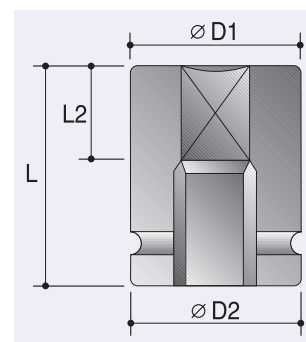

4-Point Sockets

□ 3/4" Dr.,

	D2	D1	L2	L	
size	mm	mm	mm	mm	No.
13/16"	42	42	22	52	63040026
13/16"	51	42	34	62	6304G026
13/16"	44	42	24	95	6304F026
15/16"	44	44	22	52	63040030
16mm	40	40	24	52	63045016
17mm	40	40	24	52	63045017
19mm	40	40	24	52	63045019
20mm	42	42	24	52	63045020
21mm	42	42	24	52	63045021
21mm	44	42	24	95	63047021
22mm	44	44	24	52	63045022
24mm	44	47	24	52	63045024
27mm	44	49	24	52	63045027
30mm	44	54	24	52	63045030
17mm	44	40	16	67	63246170
19mm	44	40	16	67	63246190
20mm	44	44	16	67	63246200
21mm	44	44	16	67	63246210