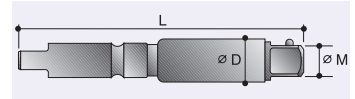

Male Square - Lock Pin Retainer.

Male Square - Steel Ball Retainer.

Hex Drive Extensions

1/4" Male Square - Lock Pin Retainer.

M	H	D	L	
		mm	mm	No.
1/4"	7mm	9	75	69309075

1/4" Male Square - Lock Pin Retainer.