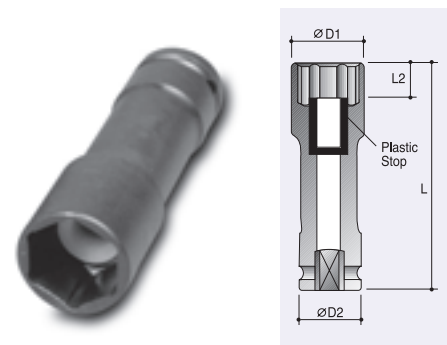

6-Point, Wheel Nut Impact Socket - With Plastic Stop

6-Point, Wheel Nut Impact Socket

With Plastic Sleeve & Stop						
1/2" Dr.,						
size	D2	D1	L2	L	No.	
15mm - White	30	24	14	80	61126015	
17mm - Blue	30	27	14	85	61126017	
19mm - Yellow	30	29	15	85	61126019	
21mm - Red	30	31	17	85	61126021	
22mm - Green	30	32.5	18	85	61126022	
17mm - Blue	25	27	24	130	6112J017	
19mm - Yellow	30	29	24	130	6112J019	
21mm - Red	30	31	24	130	6112J021	
22mm - Green	30	32.5	24	130	6112J022	
1 1/16" - Blue	25	27	24	130	6112J522	
3/4" - Yellow	30	29	24	130	6112J524	
13/16" - Red	30	31	24	130	6112J526	
7/8" - Green	30	32.5	24	130	6112J528