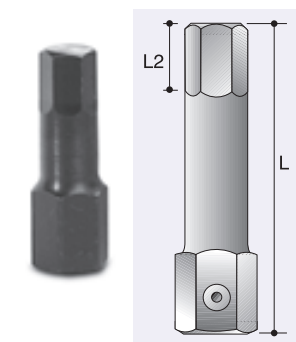

External Torx

Hex Drivers