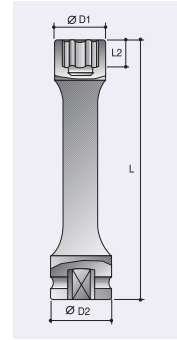

Impact Sockets

Torque Limiting Sockets

1" Dr.,

size	Ft. Lbs	N-m	D2 mm	D1 mm	L2 mm	L mm	No.
23mm	180	250	49	38	28	305	68552U23
24mm	250	350	49	40	28	305	68552W24
27mm	250	350	49	46	28	305	68552W27
27mm	330	450	49	46	28	305	68552Z27
29mm	290	400	49	48	28	305	68552Y29
30mm	400	550	49	49	28	305	68552B30
32mm	360	500	54	53	28	305	68552A32
32mm	440	600	54	53	28	305	68552C32
32mm	510	700	54	53	28	305	68552F32
33mm	360	500	54	54	28	305	68552A33
33mm	440	600	54	54	28	305	68552C33
36mm	440	600	54	57	28	305	68552C36
1-1/4"	250	350	54	53	28	305	68452W40
1-5/16"	475	650	54	54	28	305	68452J42
1-1/2"	475	650	54	54	28	305	68452J48
13/16" Sq.	475	650	54	54	28	305	6845AJ26

WARNING- ATTENTION REQUIRED!

In order to obtain accurate torque, the following procedure must be followed. Failure to follow this procedure could result in injury or death.

Using your Torque Limiting Socket

In order to obtain accurate torque you must allow Torque Limiting Socket to tighten the fastener completely. This is accomplished by allowing Torque Limiting Socket to tighten to the point where the fastener stops moving. Do Not stop before that point and Do Not tighten beyond where the fastener visibly stops moving. A good rule for consistent results is 2.5 seconds of impact time on the fastener. Failure to observe all procedures will result in inaccurate results.

Calibrating Your Impact Gun

Torque Limiting Sockets are calibrated with a 1/2" impact gun rated at 250 ft. lbs. with 90-100 psig of inlet pressure.

1. Tighten the fastener with one Torque Limiting Socket (for example try an 80 ft. lb. Torque Limiting Socket.)
2. Measure the break away torque in the tightening direction of the fastener with a dial type torque wrench. If the reading is above 80 ft. lb. turn the impact gun dial down one notch.
3. Repeat the above procedure until the fastener, Torque Limiting Socket and torque wrench are in sync. Your impact gun is now calibrated for any of the Torque Limiting Sockets that you choose.
4. Each time you use a Torque Limiting Socket, remember to reset the impact gun and inlet pressure to the determined settings. Any time you change your impact gun, air lines or compressor, you should re-calibrate your impact wrench.

- ⚠ **Do not** exceed 90-100 psig, operating pressure at the tool inlet while using Torque Limiting Socket.
- ⚠ **Do not** use an impact wrench exceeding 250 ft. lbs.
- ⚠ **Always** wear safety goggles, face, hand and body protective equipment when using Torque Limiting Socket or an impact wrench.
- ⚠ **Do not** hold on to Torque Limiting Socket while in use.
- ⚠ **Do not** run Torque Limiting Socket while off the fastener.
- ⚠ **Do not** use Torque Limiting Socket for removing lug nuts.
- ⚠ **Always** follow the manufacturers specification for lug nut torque.
- ⚠ **Always** make sure all wheel, studs and mounting faces of the hub are free of damage and dirt. When necessary use a wire brush to remove all dirt and rust and replace all worn or damaged parts. After running the vehicle for a distance the lug nuts should be checked again for proper torque.

How ACTION Torque Limiting Sockets Work

ACTION Torque Limiting Socket is a torque limiting tool. When a lugnut is tightened with a Torque Limiting Socket and impact gun, the lugnut stops turning at the specified torque. This is possible because the shaft of the Torque Limiting Socket is made from spring steel and starts to twist when the impact gun tries to over-torque the lugnut. When the hammer inside the impact wrench stops and rotates for the next blow the shaft unwinds, this allows the fastener to stop turning at the correct torque while the drive end twists, advances and then retreats, limiting the torque delivered.