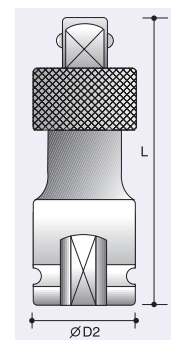

Impact Sockets

Quick-Change Extension Bars

Male end with Steel Ball Retainer

		D2	L	No.			D2	L	No.
Female	Male	mm	mm	No.	Female	Male	mm	mm	No.
1/4"	1/4"	13	35	69110C08	1/2"	1/2"	25	150	69112416
1/4"	1/4"	13	75	69110108	1/2"	1/2"	25	175	69112516
1/4"	1/4"	13	100	69110208	1/2"	1/2"	25	200	69112616
1/4"	1/4"	13	125	69110308	1/2"	1/2"	25	250	69112716
1/4"	1/4"	13	150	69110408	1/2"	1/2"	25	300	69112816
1/4"	1/4"	13	300	69110508	1/2"	1/2"	25	460	69112916
1/4"	1/4"	13	450	69110608	1/2"	1/2"	25	610	69112A16
1/4"	1/4"	13	610	69110708	1/2"	1/2"	25	900	69112B16
3/8"	3/8"	19	46	69111C12	3/4"	3/4"	44	78	69114C24
3/8"	3/8"	19	75	69111112	3/4"	3/4"	44	125	69114324
3/8"	3/8"	19	100	69111212	3/4"	3/4"	44	150	69114424
3/8"	3/8"	19	125	69111312	3/4"	3/4"	44	200	69114624
3/8"	3/8"	19	150	69111412	3/4"	3/4"	44	250	69114724
3/8"	3/8"	19	200	69111612	3/4"	3/4"	44	300	69114824
3/8"	3/8"	19	250	69111712	3/4"	3/4"	44	400	69114A24
3/8"	3/8"	19	300	69111812	1"	1"	54	100	69115C32
3/8"	3/8"	19	460	69111912	1"	1"	54	150	69115432
3/8"	3/8"	19	610	69111A12	1"	1"	54	200	69115632
1/2"	1/2"	25	60	69112C16	1"	1"	54	250	69115732
1/2"	1/2"	25	75	69112116	1"	1"	54	300	69115832
1/2"	1/2"	25	100	69112216	1"	1"	54	350	69115932
1/2"	1/2"	25	125	69112316	1"	1"	54	400	69115A32