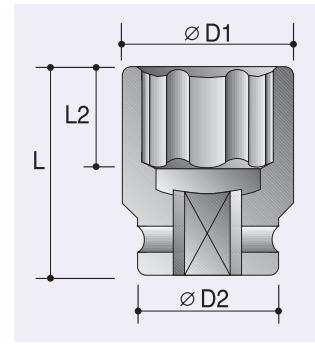

6-Point Budd Wheel Sockets - Control Depth Hex

3/4" Dr.,

	D2	D1	L2	L	
size	mm	mm	mm	mm	No.
1-1/2"	57	57	14	97	61840116
1-1/2"	60	60	66	102	61841116

6-Point Budd Wheel Sockets - Control Depth Hex

Combination Budd Wheel Sockets

3/4" Dr.,

	D2	D1	L2	L	
size	mm	mm	mm	mm	No.
1-1/2" x 13/16" Sq.	57	57	14	97	61440116
35mm x 17mm Sq.	52	54	13	90	61540035
41mm x 21mm Sq.	54	58	14	97	61540041