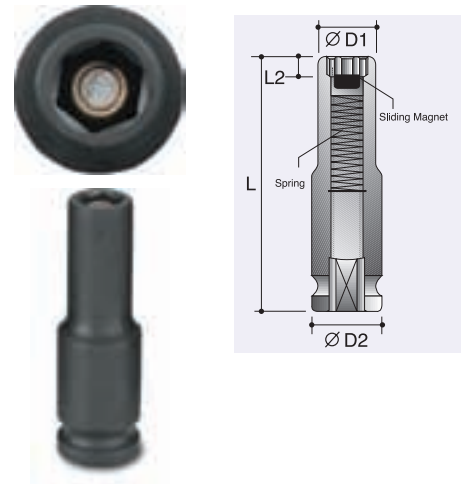

6-Point Sockets - Deep

6-Point Sockets

With Magnetic

□ 3/8" Dr.,

size	D2	D1	L2	L	No.	size	D2	D1	L2	L	No.
1/4"	19	12	3	30	6041P008	6mm	19	11.5	3	30	6051P006
5/16"	19	14	3	30	6041P010	7mm	19	12.5	3	30	6051P007
3/8"	19	15.7	4	30	6041P012	8mm	19	14	3	30	6051P008
7/16"	19	18	5	30	6041P014	9mm	19	15	4	30	6051P009
1/2"	19	20	5	30	6041P016	10mm	19	16.5	4	30	6051P010
9/16"	22	21.5	6	30	6041P018	11mm	19	17.5	5	30	6051P011
5/8"	22	24	6	30	6041P020	12mm	19	19	5	30	6051P012
11/16"	22	25.5	6	30	6041P022	13mm	22	20	5	30	6051P013
3/4"	22	27.5	7	30	6041P024	14mm	22	21.5	6	30	6051P014
						15mm	22	22	6	30	6051P015
						16mm	22	24	6	30	6051P016
						17mm	22	25	6	30	6051P017
						18mm	22	26	7	30	6051P018
						19mm	22	27.5	7	30	6051P019

6-Point Sockets - Deep

With Slide Magnetic

size	D2	D1	L2	L	No.	size	D2	D1	L2	L	No.
1/4"	19	12	3	55	6041R008	6mm	19	11.5	3	55	6051R006
5/16"	19	14	3	55	6041R010	7mm	19	12.5	3	55	6051R007
3/8"	19	15.7	4	55	6041R012	8mm	19	14	3	55	6051R008
7/16"	19	18	5	55	6041R014	9mm	19	15	4	55	6051R009
1/2"	19	20	5	55	6041R016	10mm	19	16.5	4	55	6051R010
9/16"	22	21.5	6	55	6041R018	11mm	19	17.5	5	55	6051R011
5/8"	22	24	6	55	6041R020	12mm	19	19	5	55	6051R012
11/16"	22	25.5	6	55	6041R022	13mm	22	20	5	55	6051R013
3/4"	22	27.5	7	55	6041R024	14mm	22	21.5	6	55	6051R014
						15mm	22	22	6	55	6051R015
						16mm	22	24	6	55	6051R016
						17mm	22	25	6	55	6051R017
						18mm	22	26	7	55	6051R018
						19mm	22	27.5	7	55	6051R019