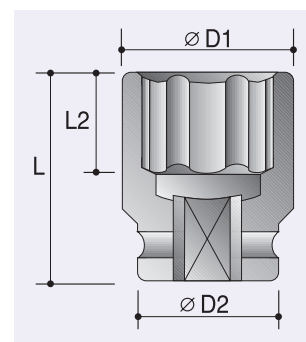

Impact Sockets

6-Point Sockets - Thin Wall

1/2" Dr.,

size	D2 mm	D1 mm	L2 mm	L mm	No.	size	D2 mm	D1 mm	L2 mm	L mm	No.
5/16"	25	13	6	38	61020010	8mm	25	13	6	38	61120008
3/8"	25	15	6	38	61020012	9mm	25	14.5	6	38	61120009
7/16"	25	17	8	38	61020014	10mm	25	15.5	7	38	61120010
1/2"	25	18.7	9	38	61020016	11mm	25	16.7	8	38	61120011
9/16"	25	21	11	38	61020018	12mm	25	18	9	38	61120012
5/8"	28	23	11	38	61020020	13mm	25	19.2	9	38	61120013
11/16"	30	24.5	11	38	61020022	14mm	25	21	11	38	61120014
3/4"	30	26	13	38	61020024	15mm	30	21.7	11	38	61120015
13/16"	30	28	15	38	61020026	16mm	30	23	11	38	61120016
7/8"	30	30	15	38	61020028	17mm	30	24	11	38	61120017
15/16"	30	32	18	45	61020030	18mm	30	25	13	38	61120018
1"	30	34	18	50	61020100	19mm	30	26	13	38	61120019
1-1/16"	30	36	19	50	61020102	21mm	30	28	15	38	61120021
1-1/8"	30	38	19	50	61020104	22mm	30	29.5	15	38	61120022
1-3/16"	30	40	21	50	61020106	23mm	30	30.5	15	38	61120023
1-1/4"	30	42	22	50	61020108	24mm	30	32	18	45	61120024
						26mm	30	35	18	50	61120026
						27mm	30	36	19	50	61120027
						30mm	30	40	21	50	61120030
						32mm	30	42	22	50	61120032
						33mm	30	43.5	24	50	61120033
						34mm	30	44.5	24	50	61120034
						35mm	30	46	24	50	61120035
						36mm	30	47	24	50	61120036
						38mm	38	49.5	24	50	61120038
						39mm	44	50.5	24	60	61120039
						40mm	44	52	24	60	61120040
						41mm	44	53	27	60	61120041
						46mm	44	59	30	70	61120046