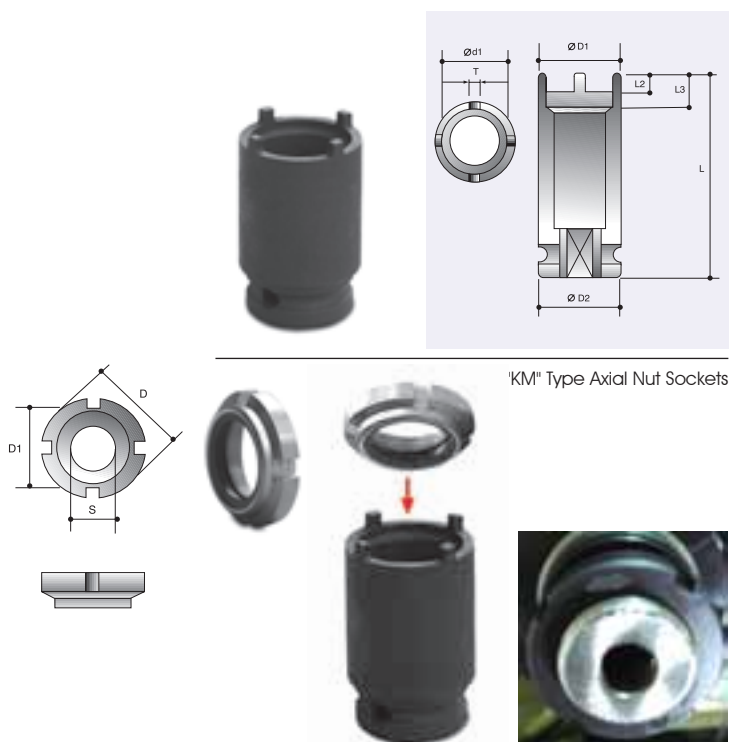

"KM" Type Nuts

size		S	D	D1
		mm	mm	mm
KM00	10KM	10 x 0.75	18	14
KM01	12KM	12 x 1	22	18
KM02	15KM	15 x 1	25	21
KM03	17KM	17 x 1	28	24
KM04	20KM	20 x 1	32	28
KM05	25KM	25 x 1.5	38	34
KM06	30KM	30 x 1.5	45	41
KM07	35KM	35 x 1.5	52	48
KM08	40KM	40 x 1.5	58	53
KM09	45KM	45 x 1.5	65	60
KM10	50KM	50 x 1.5	70	65
KM11	55KM	55 x 2	75	69
KM12	60KM	60 x 2	80	80
KM13	65KM	65 x 2	85	85
KM14	70KM	70 x 2	92	92
KM15	75KM	75 x 2	98	98
KM16	80KM	80 x 2	105	105
KM17	85KM	85 x 2	110	110
KM18	90KM	90 x 2	120	120
KM19	95KM	95 x 2	125	125
KM20	100KM	100 x 2	130	130
KM21	105KM	105 x 2	140	140
KM22	110KM	110 x 2	145	145

"KM" Type Axial Nut Sockets