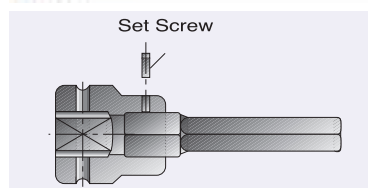

Torx® is a trademark of Textron