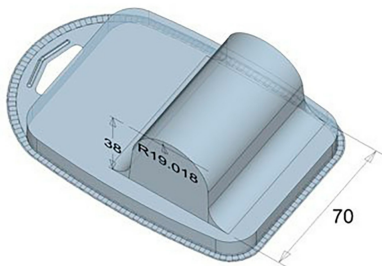

BLISTER VIRT P HOSE

BLISTER VIRT P HOSE 70x38x19,01

REF. 00530

Inner box
Unidades: 1