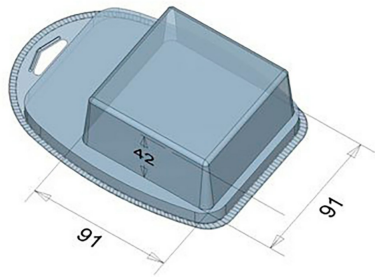

BLISTER VIRT 3 STD

BLISTER VIRT 3 STD 91x91x42

REF. 00542

Inner box
Unidades: 1