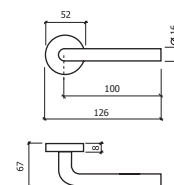

REF. 8003

-AÇO INOX SATINADO
-SATIN STAINLESS STEEL

Ø 16 mm

Ø 19 mm

4 0