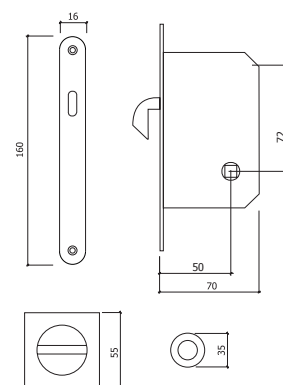

REF. 4130

-NÍQUEL MATE
-MATT NICKEL

10