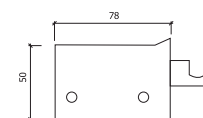

-BRANCO/BEJE/CASTANHO
-WHITE/BEIGE/BROWN

500

CANTO FIXAÇÃO
FIXING CORNER

REF. E110

-BRANCO/CASTANHO
-WHITE/BROWN

100

NIVELADOR
LEVELER

REF. 1203