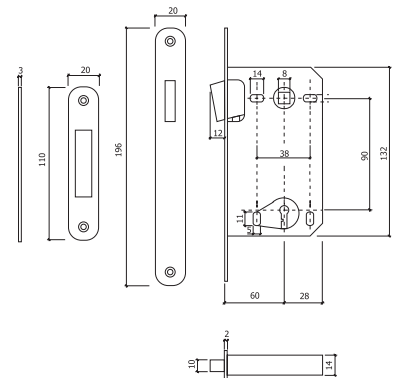

REF. F22

MAGNÉTICA
MAGNETIC

- CROMADO MATE
- MATT CHROME

6/30