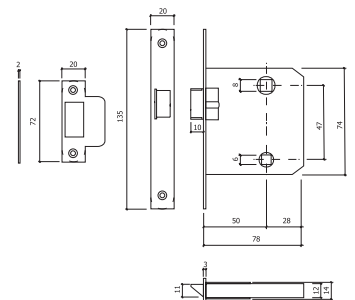

REF. 505

-INOX
-STAINLESS STEEL

-LATONADO
-BRASS PLATED

10