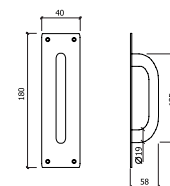

REF. 857

-AÇO INOX SATINADO
-SATIN STAINLESS STEEL

1