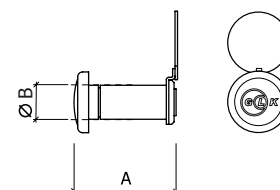

REF. 142542

-CROMADO MATE
-MATT CHROME

A	B
25-42	14

-LATÃO POLIDO
-POLISHED BRASS

A	B
25-42	14