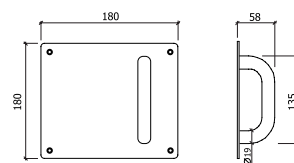

REF. 817

-AÇO INOX SATINADO
-SATIN STAINLESS STEEL

1