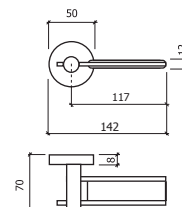

REF. MA94

- AÇO INOX SATINADO
- SATIN STAINLESS STEEL

+ CARVALHO/OAK
+ CEREJEIRA/CHERRY
+ FAIA/BEECH
+ PAU SANTO/ROSEWOOD

1 / 10