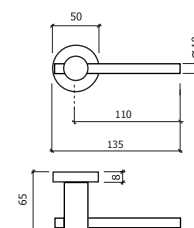

I N O X

PUXADORES DE ROSETA ■ LEVERS ON ROSE

GlobalLock

REF. 8021

-AÇO INOX SATINADO
-SATIN STAINLESS STEEL

REF. 8036

-AÇO INOX SATINADO
-SATIN STAINLESS STEEL

REF. 8037

-AÇO INOX SATINADO
-SATIN STAINLESS STEEL

REF. 8039

-AÇO INOX SATINADO
-SATIN STAINLESS STEEL

REF. 8046

-AÇO INOX SATINADO
-SATIN STAINLESS STEEL

30

30

30

10

10