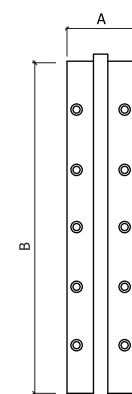

REF. DOBRADIÇA PIANO

-AÇO INOX SATINADO
-SATIN STAINLESS STEEL

A	B
32	2000
40	2000

-FERRO LATONADO
-STEEL BRASS PLATED

A	B
32	2000
40	2000

-FERRO NIQUELADO
-STEEL NICKEL PLATED

A	B
32	2000

-LATÃO POLIDO
-POLISHED BRASS

A	B
32	2000
40	2000

2 0 0 m