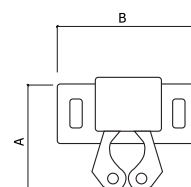

REF. 430

-BRONZE BRONZE

A	B
32	36

-ZINCADO AMARELO

-YELLOW ZINC

A	B
32	36

100

REF. 101

-BRANCO WHITE

-CASTANHO BROWN

A	B
46	15

REF. 102

-BRANCO WHITE

-CASTANHO BROWN

A	B
58	15

100

100

REF. 110

-CASTANHO BROWN

-PRETO BLACK

100