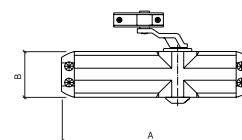

RYOBI

REF. 9903

PORTAS 65Kg-965mm
DOORS 65Kg- 965mm

- BRONZE
- BRONZE
- LACADO BRANCO
- WHITE LACQUERED
- PRATA
- SILVER

RYOBI

REF. 1554

PORTAS 90Kg-965mm
DOORS 90Kg- 965mm

- PRATA
- SILVER

REF. 401

PORTAS 45Kg 850mm
DOORS 45Kg- 850mm

- PRATA
- SILVER

A	B	C
175	41	64

REF. 402

PORTAS 75Kg-900mm
DOORS 75Kg-900mm
- BRONZE/LACADO BRANCO/
PRATA
- BRONZE/WHITE
LACQUERED/SILVER

A	B	C
202	44	68

REF. C115

MOLA DE ALAVANCA
LEVER SPRING

- ALUMÍNIO INOX
- STAINLESS STEEL ALUMINUM
- BRONZE
- BRONZE
- LACADO PRETO
- BLACK LACQUERED
- PRATA
- SILVER

10

10

12

8

10