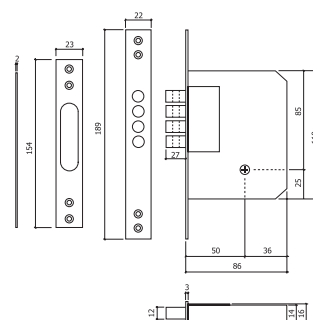

REF. FX

C/5 CHAVES
W/5 KEYS

-CROMADO
-CHROME

5/30