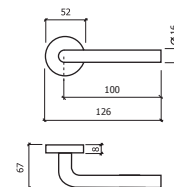

REF. 8001

-AÇO INOX SATINADO
-SATIN STAINLESS STEEL

Ø 16 mm

Ø 19 mm

4 0

REF. 8002

-AÇO INOX SATINADO
-SATIN STAINLESS STEEL

Ø 16 mm