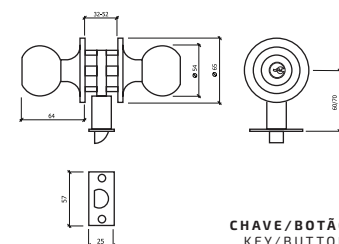

REF. 607

-INOX
-STAINLESS STEEL

-BRONZE
-BRONZE

-LATÃO CROMADO
-CHROME BRASS

-LATÃO POLIDO
-POLISHED BRASS

6/30

CHAVE/BOTÃO
KEY/BUTTON