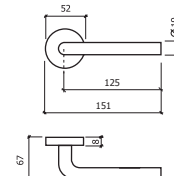

REF. 8001

-AÇO INOX SATINADO
-SATIN STAINLESS STEEL

Ø 16 mm

Ø 19 mm

4 0

REF. 8002

-AÇO INOX SATINADO
-SATIN STAINLESS STEEL

Ø 16 mm