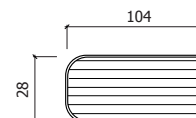

REF. 3862

- -BORRACHA COR MADEIRA
- -WOOD COLOR RUBBER

30 Un
BLISTER