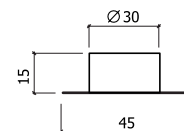

C/AUTOCOLANTE
W/STICKER