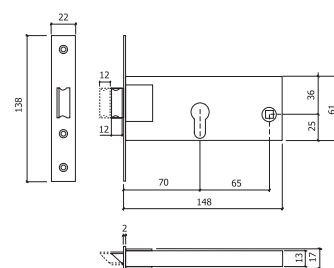

REF. 727

C/CILINDRO P60
W/P60 CYLINDER

-INOX
-STAINLESS STEEL

6 / 4 8