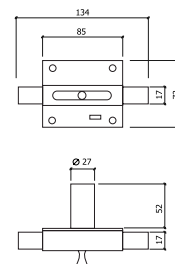

-CROMADO
-CHROME

5/30

REF. 2930

C/5 CHAVES SEGURANÇA
W/5 SECURITY KEYS

-CROMADO
-CHROME

1/12

REF. 570

-INOX
-STAINLESS STEEL