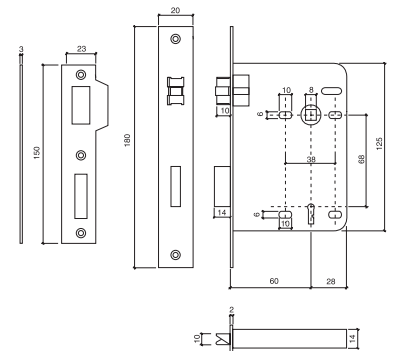

REF. F15

TRINCO SILENCIOSO
SILENT LATCH

- INOX
- STAINLESS STEEL
- LATÃO
- BRASS

6/30