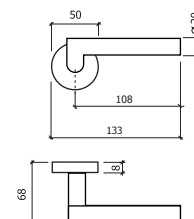

REF. 8064

-AÇO INOX SATINADO
-SATIN STAINLESS STEEL

10