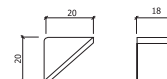

REF. A126

-BRANCO/BEJE/CASTANHO
-WHITE/BEIGE/BROWN

500

CANTO FIXAÇÃO
FIXING CORNER