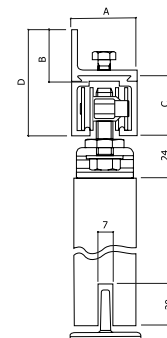

REF. G160E

KIT COMPLETO CALHA C/1,60mt

SLIDING DOOR SET W/1,60m

PORTA 40Kg

DOOR 40Kg

A	B
1600	710/900

1