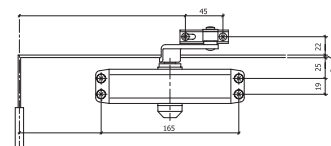

RYOBI

REF. 9903

PORTAS 65Kg-965mm
DOORS 65Kg- 965mm

- BRONZE
- BRONZE
- LACADO BRANCO
- WHITE LACQUERED
- PRATA
- SILVER

RYOBI

REF. 1554

PORTAS 90Kg-965mm
DOORS 90Kg- 965mm

- PRATA
- SILVER

REF. 401

PORTAS 45Kg 850mm
DOORS 45Kg- 850mm

- PRATA
- SILVER

A	B	C
175	41	64

REF. 402

PORTAS 75Kg-900mm
DOORS 75Kg-900mm
- BRONZE/LACADO BRANCO/
PRATA
- BRONZE/WHITE
LACQUERED/SILVER

A	B	C
202	44	68

REF. C115

MOLA DE ALAVANCA
LEVER SPRING

- ALUMÍNIO INOX
- STAINLESS STEEL ALUMINUM
- BRONZE
- BRONZE
- LACADO PRETO
- BLACK LACQUERED
- PRATA
- SILVER

10

10

12

8

10