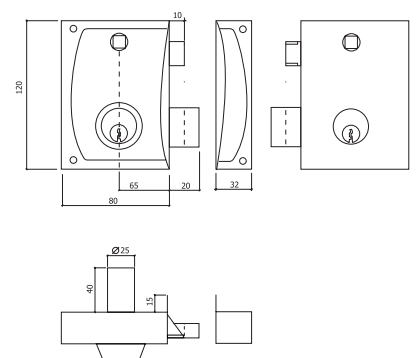

REF. 713

CAIXA PINTADA
PAINTED BOX
80/90/100mm
80/90/100 mm

12

6

1 / 6

1

REF. F22

MAGNÉTICA
MAGNETIC