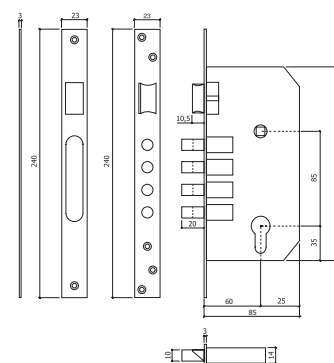

REF. 3200B

CILINDRO G10 (10 PINOS)
G10 CYLINDER (10 PINS)

- INOX

- STAINLESS STEEL

- BRONZE

- BRONZE

- LATÃO

- BRASS

2 0