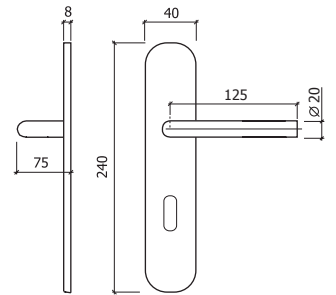

I N O X

PUXADORES COM ESPELHO /
LINHA COMERCIAL

COMERCIAL
LINE

REF. 6001

-AÇO INOX SATINADO
-SATIN STAINLESS STEEL

6

REF. 6002

-AÇO INOX SATINADO
-SATIN STAINLESS STEEL

6

REF. 6003

-AÇO INOX SATINADO
-SATIN STAINLESS STEEL

6