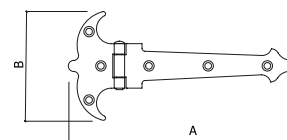

REF. 1554

-PRETO ENVELHECIDO
-WEATHERED BLACK

A
250
300

1 0