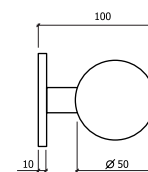

REF. 8004

-AÇO INOX SATINADO
-SATIN STAINLESS STEEL

10 PAR
10 PAIR