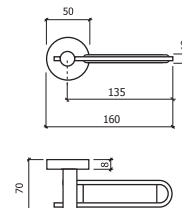

REF. MB94

- AÇO INOX SATINADO
- SATIN STAINLESS STEEL

+ CARVALHO/OAK
+ CEREJEIRA/CHERRY
+ FAIA/BEECH
+ PAU SANTO/ROSEWOOD

1 / 10