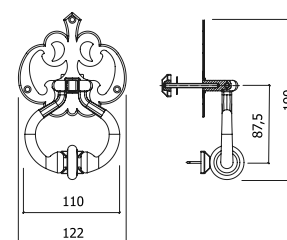

REF. 15

-PRETO ENVELHECIDO
-WEATHERED BLACK

A
25
30

1 0 0