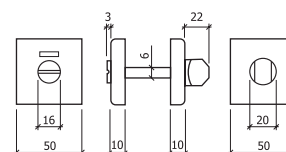

C/ INDICADOR