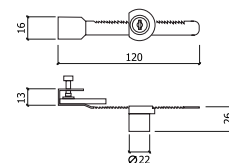

REF. 704E

C/ CHAVE TRIANGULAR
TRIANGLE KEY LOCK

-NIQUELADO
-NICKEL PLATED

12/120