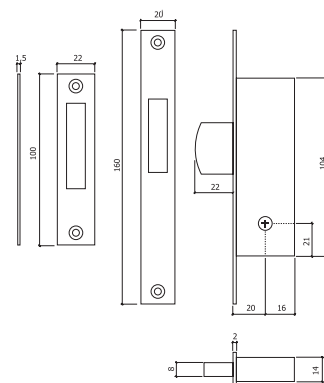

10/60

REF. 420LB

-INOX
-STAINLESS STEEL

-INOX C/CHAVES IGUAIS
-STAINLESS STEEL W/KEYED ALIKE

10/60

REF. 727

C/CILINDRO P60
W/P60 CYLINDER

-INOX
-STAINLESS STEEL