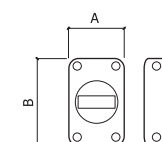

REF. 105

-AÇO INOX SATINADO
-SATIN STAINLESS STEEL

A	B	C
50	35	8
75	35	8
100	35	8
125	35	8
300	35	8

20

20

20

20

REF. 107

-AÇO INOX SATINADO
-SATIN STAINLESS STEEL

A	B	C
50	27	65
75	27	65
100	27	65
125	27	65

REF. 616

-AÇO INOX SATINADO
-SATIN STAINLESS STEEL

A	B	C
40	40	9
50	40	9
80	40	9

REF. 620

-BRONZE
-BRONZE

A	B
30	42
40	55

-LATONADO
-BRASS PLATED

A	B
30	42
40	55

-NÍQUEL MATE
-MATT NICKEL

A	B
30	42
40	55