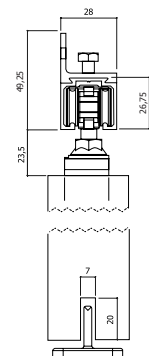

REF. 04002

CALHA
RAILING
PORTA 40/80Kg
DOOR 40/80Kg

REF. 0500-10

CALHA
RAILING
PORTA 120Kg
DOOR 120Kg

50 m t

25 m t

REF. 04005

ALUMÍNIO
ALUMINUM

A	B
28	25

25

REF. 05005

ALUMÍNIO
ALUMINUM

A	B
33	28

25

REF. J400

PORTA 40Kg
DOOR 40Kg
KIT COMPLETO
SLIDING DOOR SET

1

REF. J800

PORTA 80Kg
DOOR 80Kg
KIT COMPLETO
SLIDING DOOR SET

1