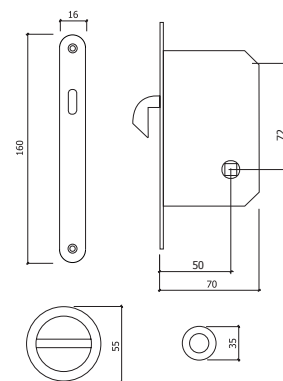

REF. 4120

-NÍQUEL MATE
-MATT NICKEL

10