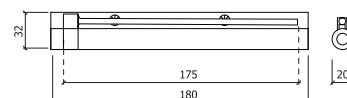

RYOBI

REF. 9903

PORTAS 65Kg-965mm
DOORS 65Kg- 965mm

- BRONZE
- BRONZE
- LACADO BRANCO
- WHITE LACQUERED
- PRATA
- SILVER

RYOBI

REF. 1554

PORTAS 90Kg-965mm
DOORS 90Kg- 965mm

- PRATA
- SILVER

REF. 401

PORTAS 45Kg 850mm
DOORS 45Kg- 850mm

- PRATA
- SILVER

A	B	C
175	41	64

REF. 402

PORTAS 75Kg-900mm
DOORS 75Kg-900mm
- BRONZE/LACADO BRANCO/
PRATA
- BRONZE/WHITE
LACQUERED/SILVER

A	B	C
202	44	68

REF. C115

MOLA DE ALAVANCA
LEVER SPRING

- ALUMÍNIO INOX
- STAINLESS STEEL ALUMINUM
- BRONZE
- BRONZE
- LACADO PRETO
- BLACK LACQUERED
- PRATA
- SILVER

10

10

12

8

10