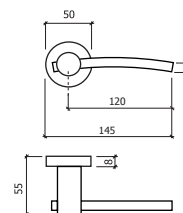

REF. 8054

-AÇO INOX SATINADO
-SATIN STAINLESS STEEL

10