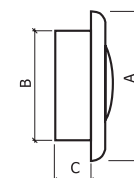

REF. 220

-AÇO LACADO
-STEEL WHITE PAINTED

A	B	C	Ø Tub
139	90	45	97-111

1

REF. 221

-ALUMÍNIO LACADO BRANCO
-WHITE LACQUERED ALUMINUM

A	B	C	Ø Tub
164	110	45	111-130

1