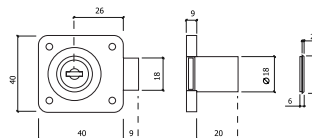

REF. 208

-NIQUELADO
-NICKEL PLATED

12/120