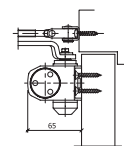

RYOBI

REF. 9903

PORTAS 65Kg-965mm
DOORS 65Kg- 965mm

- BRONZE
- BRONZE
- LACADO BRANCO
- WHITE LACQUERED
- PRATA
- SILVER

RYOBI

REF. 1554

PORTAS 90Kg-965mm
DOORS 90Kg- 965mm

- PRATA
- SILVER

REF. 401

PORTAS 45Kg 850mm
DOORS 45Kg- 850mm

- PRATA
- SILVER

A	B	C
175	41	64

REF. 402

PORTAS 75Kg-900mm
DOORS 75Kg-900mm
- BRONZE/LACADO BRANCO/
PRATA
- BRONZE/WHITE
LACQUERED/SILVER

A	B	C
202	44	68

REF. C115

MOLA DE ALAVANCA
LEVER SPRING

- ALUMÍNIO INOX
- STAINLESS STEEL ALUMINUM
- BRONZE
- BRONZE
- LACADO PRETO
- BLACK LACQUERED
- PRATA
- SILVER

10

10

12

8

10