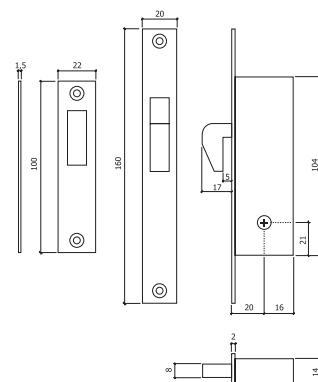

REF. 415BP

-INOX
-STAINLESS STEEL

-INOX C/CHAVES IGUAIS
-STAINLESS STEEL W/KEYED ALIKE

10/60