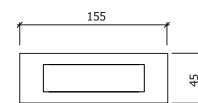

REF. 11125

-AÇO INOX SATINADO
-SATIN STAINLESS STEEL

A	B
30	25

25

REF. 11140

-AÇO INOX SATINADO
-SATIN STAINLESS STEEL

A	B
40	35

25

REF. 2240

-AÇO INOX SATINADO
-SATIN STAINLESS STEEL

6

REF. 2250

-AÇO INOX SATINADO
-SATIN STAINLESS STEEL

6

REF. 1351

-AÇO INOX SATINADO
-SATIN STAINLESS STEEL

25