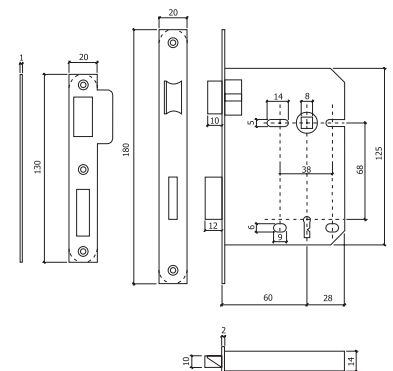

- INOX
- STAINLESS STEEL
- BRONZE
- BRONZE

6/48

TECHNIC

FECHADURAS DE EMBUTIR
PARA MADEIRA

WOOD MORTISE
LOCKS

GlobalLock

REF. 716WC

-INOX
-STAINLESS STEEL