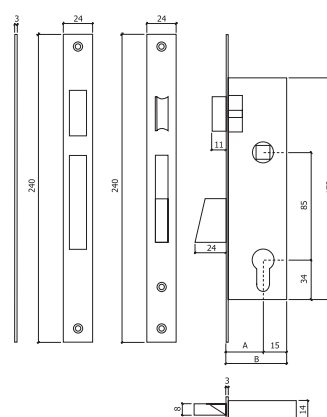

REF. 728LC

C/CILINDRO P60-20/25/30mm
W/P60 CYLINDER-20/25/30mm
-INOX
-STAINLESS STEEL

A	B
20	35
25	40
30	45
35	50

REF. 730LB

C/CILINDRO P60
W/P60 CYLINDER
-INOX
-STAINLESS STEEL

A	B
25	40
30	45
35	50

5 / 30

5 / 30