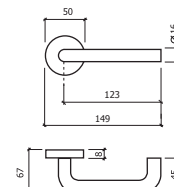

I N O X

PUXADORES DE ROSETA ■ LEVERS ON ROSE

GlobalLock

REF. 8001

-AÇO INOX SATINADO
-SATIN STAINLESS STEEL

Ø 16 mm

Ø 19 mm

4 0

REF. 8002

-AÇO INOX SATINADO
-SATIN STAINLESS STEEL

Ø 16 mm

Ø 19 mm

4 0

REF. 8003

-AÇO INOX SATINADO
-SATIN STAINLESS STEEL

Ø 16 mm

Ø 19 mm

4 0