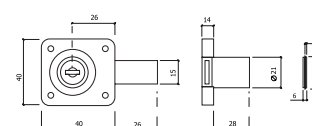

REF. 209

-NIQUELADO
-NICKEL PLATED

12/60