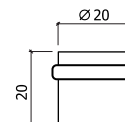

REF. 5037

- BRONZE
- BRONZE
- NÍQUEL MATE
- MATT NICKEL

25