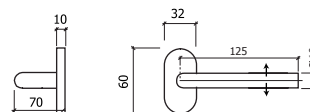

I N O X

PUXADORES PARA
PORTAS METÁLICAS

LEVERS FOR METAL
FRAME DOORS

GlobalLock

REF. 8501

- -AÇO INOX SATINADO
- -SATIN STAINLESS STEEL
- -INTERIOR INOX
- -STAINLESS STEEL INTERIOR

20

REF. 8502

- -AÇO INOX SATINADO
- -SATIN STAINLESS STEEL
- -INTERIOR INOX
- -STAINLESS STEEL INTERIOR

20

REF. 8503

- -AÇO INOX SATINADO
- -SATIN STAINLESS STEEL
- -INTERIOR INOX
- -STAINLESS STEEL INTERIOR

20