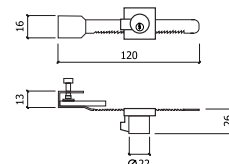

REF. 203

-NIQUELADO
-NICKEL PLATED

REF. 205

-NIQUELADO
-NICKEL PLATED

REF. 201

PATILHA DIREITA
FLAT

-NIQUELADO
-NICKEL PLATED

REF. 201C

PATILHA CURVA 5mm
CURVED

-NIQUELADO
-NICKEL PLATED

A

5

REF. 201D

PATILHA CURVA 11mm
CURVED

-NIQUELADO
-NICKEL PLATED

A

11

REF. 201

-NIQUELADO
-NICKEL PLATED

A

16

20

25

30

REF. 704E

C/ CHAVE TRIANGULAR
TRIANGLE KEY LOCK

-NIQUELADO
-NICKEL PLATED

12/120

12/36

25/250

25/250

25/250

25/100

24/240