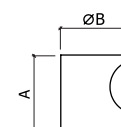

REF. 117

-AÇO INOX SATINADO
-SATIN STAINLESS STEEL

A	B
23	12
23	15
25	18
26	20
30	25

50