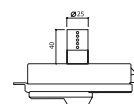

REF. 8972

CAIXA PINTADA
PAINTED BOX

CHAVE/BOTÃO
KEY/BUTTON

REF. 8992

CAIXA PINTADA
PAINTED BOX

CHAVE/CHAVE
KEY/KEY

- *Tensão 12V.
- *Chapa - Testa regulável na vertical
- *Possibilidade de inibir ou activar a função "fecho diurno", na versão chave/chave.

- 12V voltage.
- Plate - Vertically adjustable front
- Ability to inhibit or activate the "open by day" in the Key/Key version.

REF. CIN

- INOX
- STAINLESS STEEL

- *Pestana de bloqueio do trinco com regulação lateral até 4m/m
- *Alimentação com corrente alternada de 12V, 0.6A
- *Cumpre as normas da Directiva Europeia da Compatibilidade Electromagnética 89/336/CEE
- *Frente em aço inox

- Latch lock with lateral adjustment up to 4m/m
- Powered by AC 12V, 0.6A
- Comply with the standards of the European Directive Compatibility Electromagnetic 89/336 / EEC
- Front in stainless steel

REF. LBI

INOX
STAINLESS STEEL

- *Pestana de bloqueio do trinco com regulação lateral até 4m/m
- *Alimentação com corrente alternada de 12V, 0.6A
- *Cumpre as normas da Directiva Europeia da Compatibilidade Electromagnética 89/336/CEE
- *Frente em aço inox

- Latch lock with lateral adjustment up to 4m/m
- Powered by AC 12V, 0.6A
- Comply with the standards of the European Directive Compatibility Electromagnetic 89/336 / EEC
- Front in stainless steel

10

10

1/10

1/10