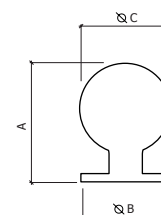

REF. 1625

-AÇO INOX SATINADO
-SATIN STAINLESS STEEL

A	B	C
25	20	20
32	25	25

50