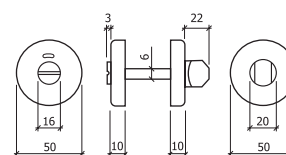

REF. 817WC

-AÇO INOX SATINADO
-SATIN STAINLESS STEEL

1 0

C/ INDICADOR

REF. 824WC

-AÇO INOX SATINADO
-SATIN STAINLESS STEEL

4