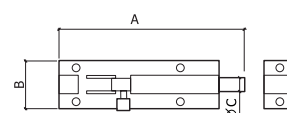

REF. 105

-AÇO INOX SATINADO
-SATIN STAINLESS STEEL

A	B	C
50	35	8
75	35	8
100	35	8
125	35	8
300	35	8

20

20

20

20

REF. 107

-AÇO INOX SATINADO
-SATIN STAINLESS STEEL

A	B	C
50	27	65
75	27	65
100	27	65
125	27	65

REF. 616

-AÇO INOX SATINADO
-SATIN STAINLESS STEEL

A	B	C
40	40	9
50	40	9
80	40	9

REF. 620

-BRONZE
-BRONZE

A	B
30	42
40	55

-LATONADO
-BRASS PLATED

A	B
30	42
40	55

-NÍQUEL MATE
-MATT NICKEL

A	B
30	42
40	55