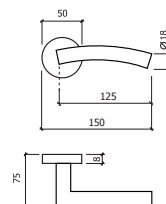

REF. 8039

-AÇO INOX SATINADO
-SATIN STAINLESS STEEL

REF. 8046

-AÇO INOX SATINADO
-SATIN STAINLESS STEEL

30

30

30

10