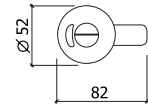

REF. K6A

-AÇO INOX SATINADO
-SATIN STAINLESS STEEL

1/10