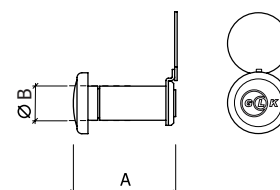

REF. 141525

-CROMADO MATE
-MATT CHROME

A	B
15-25	14

-LATÃO BRONZE
-BRONZE BRASS

A	B
15-25	14

-LATÃO POLIDO
-POLISHED BRASS

A	B
15-25	14