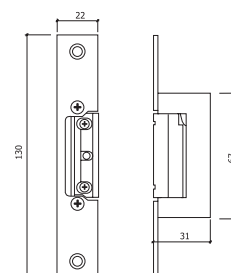

REF. 8972

CAIXA PINTADA
PAINTED BOX

CHAVE/BOTÃO
KEY/BUTTON

REF. 8992

CAIXA PINTADA
PAINTED BOX

CHAVE/CHAVE
KEY/KEY

- *Tensão 12V.
- *Chapa - Testa regulável na vertical
- *Possibilidade de inibir ou activar a função "fecho diurno", na versão chave/chave.

- 12V voltage.
- Plate - Vertically adjustable front
- Ability to inhibit or activate the "open by day" in the Key/Key version.

REF. CIN

- INOX
- STAINLESS STEEL

- *Pestana de bloqueio do trinco com regulação lateral até 4m/m
- *Alimentação com corrente alternada de 12V, 0.6A
- *Cumpre as normas da Directiva Europeia da Compatibilidade Electromagnética 89/336/CEE
- *Frente em aço inox

- Latch lock with lateral adjustment up to 4m/m
- Powered by AC 12V, 0.6A
- Comply with the standards of the European Directive Compatibility Electromagnetic 89/336 / EEC
- Front in stainless steel

REF. LBI

INOX
STAINLESS STEEL

- *Pestana de bloqueio do trinco com regulação lateral até 4m/m
- *Alimentação com corrente alternada de 12V, 0.6A
- *Cumpre as normas da Directiva Europeia da Compatibilidade Electromagnética 89/336/CEE
- *Frente em aço inox

- Latch lock with lateral adjustment up to 4m/m
- Powered by AC 12V, 0.6A
- Comply with the standards of the European Directive Compatibility Electromagnetic 89/336 / EEC
- Front in stainless steel

10

10

1/10

1/10