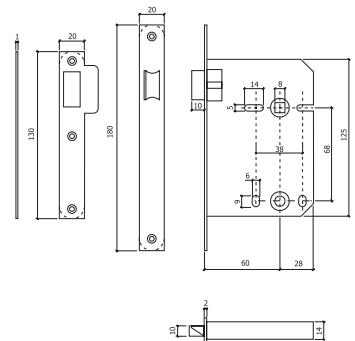

TECHNIC

FECHADURAS DE EMBUTIR
PARA MADEIRA

WOOD MORTISE
LOCKS

GlobalLock

REF. 716WC

-INOX
-STAINLESS STEEL

6