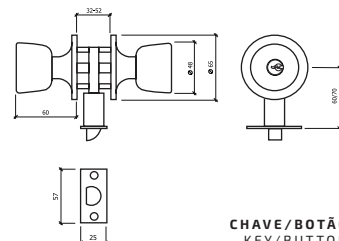

REF. 570

-INOX
-STAINLESS STEEL

-BRONZE
-BRONZE

-LATÃO CROMADO
-CHROME BRASS

-LATÃO POLIDO
-POLISHED BRASS

6/30

CHAVE/BOTÃO
KEY/BUTTON