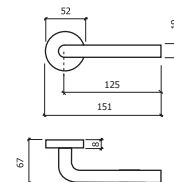

REF. 8003

-AÇO INOX SATINADO
-SATIN STAINLESS STEEL

Ø 16 mm

Ø 19 mm

4 0