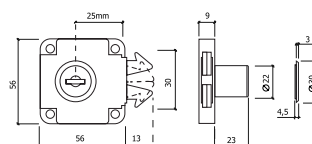

REF. 202

-NIQUELADO
-NICKEL PLATED

12/240