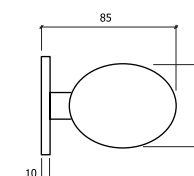

REF. 8055

-AÇO INOX SATINADO
-SATIN STAINLESS STEEL

10 PAR
10 PAIR