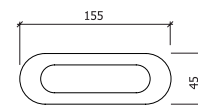

REF. 2250

-AÇO INOX SATINADO
-SATIN STAINLESS STEEL

6