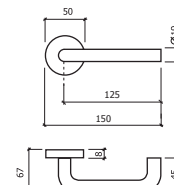

I N O X

PUXADORES DE ROSETA ■ LEVERS ON ROSE

GlobalLock

REF. 8001

-AÇO INOX SATINADO
-SATIN STAINLESS STEEL

Ø 16 mm

Ø 19 mm

4 0

REF. 8002

-AÇO INOX SATINADO
-SATIN STAINLESS STEEL

Ø 16 mm

Ø 19 mm

4 0

REF. 8003

-AÇO INOX SATINADO
-SATIN STAINLESS STEEL

Ø 16 mm

Ø 19 mm

4 0