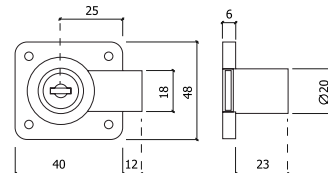

REF. 200

-LATONADO
-BRASS PLATED

-C/ CHAVES IGUAIS
-W/ KEYED ALIKE

-NIQUELADO
-NICKEL PLATED

-C/ CHAVES IGUAIS
-W/ KEYED ALIKE

20/200