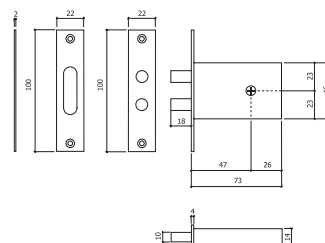

REF. DX

C/3 CHAVES
W/3 KEYS

-CROMADO
-CHROME

10/100