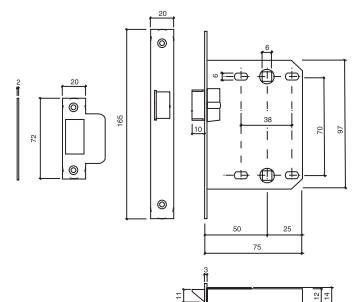

REF. 505

-INOX
-STAINLESS STEEL

-LATONADO
-BRASS PLATED

10