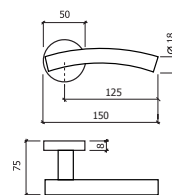

REF. 8039

-AÇO INOX SATINADO
-SATIN STAINLESS STEEL

REF. 8046

-AÇO INOX SATINADO
-SATIN STAINLESS STEEL

30

30

30

10