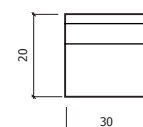

REF. 3078

- NÍQUEL MATE
- MATT NICKEL

50