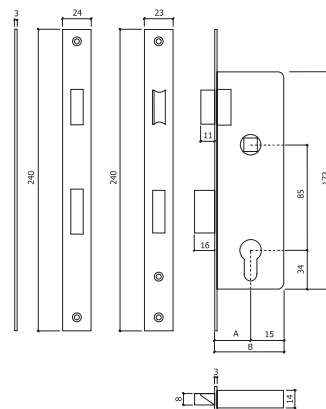

REF. 728LC

C/CILINDRO P60-20/25/30mm
W/P60 CYLINDER-20/25/30mm
-INOX
-STAINLESS STEEL

A	B
20	35
25	40
30	45
35	50

REF. 730LB

C/CILINDRO P60
W/P60 CYLINDER
-INOX
-STAINLESS STEEL

A	B
25	40
30	45
35	50

5 / 30

5 / 30