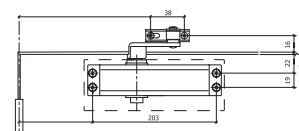

RYOBI

REF. 9903

PORTAS 65Kg-965mm
DOORS 65Kg- 965mm

- BRONZE
- BRONZE
- LACADO BRANCO
- WHITE LACQUERED
- PRATA
- SILVER

RYOBI

REF. 1554

PORTAS 90Kg-965mm
DOORS 90Kg- 965mm

- PRATA
- SILVER

REF. 401

PORTAS 45Kg 850mm
DOORS 45Kg- 850mm

- PRATA
- SILVER

A	B	C
175	41	64

REF. 402

PORTAS 75Kg-900mm
DOORS 75Kg-900mm
- BRONZE/LACADO BRANCO/
PRATA
- BRONZE/WHITE
LACQUERED/SILVER

A	B	C
202	44	68

REF. C115

MOLA DE ALAVANCA
LEVER SPRING

- ALUMÍNIO INOX
- STAINLESS STEEL ALUMINUM
- BRONZE
- BRONZE
- LACADO PRETO
- BLACK LACQUERED
- PRATA
- SILVER

10

10

12

8

10