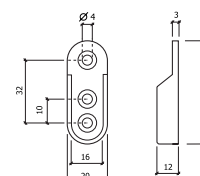

REF. 144

- BRONZE/DOURADO
- BRONZE/GOLDEN

- NÍQUEL MATE
- MATT NICKEL

- CROMADO
- CHROME

100