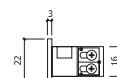

REF. 8972

CAIXA PINTADA
PAINTED BOX

CHAVE/BOTÃO
KEY/BUTTON

REF. 8992

CAIXA PINTADA
PAINTED BOX

CHAVE/CHAVE
KEY/KEY

- *Tensão 12V.
- *Chapa - Testa regulável na vertical
- *Possibilidade de inibir ou activar a função "fecho diurno", na versão chave/chave.

- 12V voltage.
- Plate - Vertically adjustable front
- Ability to inhibit or activate the "open by day" in the Key/Key version.

REF. CIN

- INOX
- STAINLESS STEEL

- *Pestana de bloqueio do trinco com regulação lateral até 4m/m
- *Alimentação com corrente alternada de 12V, 0.6A
- *Cumpre as normas da Directiva Europeia da Compatibilidade Electromagnética 89/336/CEE
- *Frente em aço inox

- Latch lock with lateral adjustment up to 4m/m
- Powered by AC 12V, 0.6A
- Comply with the standards of the European Directive Compatibility Electromagnetic 89/336 / EEC
- Front in stainless steel

REF. LBI

INOX
STAINLESS STEEL

- *Pestana de bloqueio do trinco com regulação lateral até 4m/m
- *Alimentação com corrente alternada de 12V, 0.6A
- *Cumpre as normas da Directiva Europeia da Compatibilidade Electromagnética 89/336/CEE
- *Frente em aço inox

- Latch lock with lateral adjustment up to 4m/m
- Powered by AC 12V, 0.6A
- Comply with the standards of the European Directive Compatibility Electromagnetic 89/336 / EEC
- Front in stainless steel

10

10

1/10

1/10