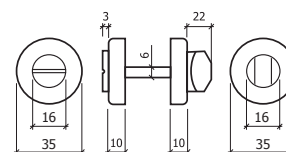

REF. 816WC

-AÇO INOX SATINADO
-SATIN STAINLESS STEEL

1 0