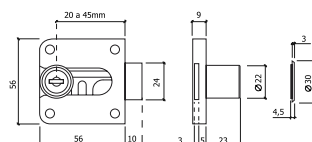

12/240

REF. 206

-BRONZE
-BRONZE

-LATONADO
-BRASS PLATED

-NIQUELADO
-NICKEL PLATED

-NIQUELADO C/ CHAVES IGUAIS
-NICKEL PLATED W/ KEYED ALIKE

10/100

CILINDRO REGULÁVEL
ADJUSTABLE LOCK