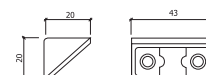

-ZINCO
-ZINC

100

SUPORTE ARMÁRIO
CABINET SUPPORT

REF. A124

-BRANCO/BEJE/CASTANHO
-WHITE/BEIGE/BROWN

250

CANTO FIXAÇÃO
FIXING CORNER

REF. A126