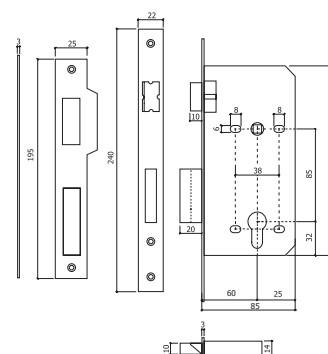

REF. F90

C/CILINDRO P60
W/P60 CYLINDER
TESTA QUADRADA/REDONDA
SQUARE/ROUND FRONT

-INOX
-STAINLESS STEEL

-BRONZE
-BRONZE

20