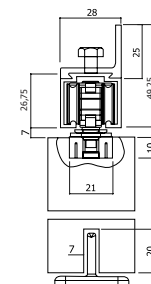

REF. J120

SISTEMA OCULTO

HIDDEN SYSTEM

PORTA 120Kg

DOOR 120Kg

KIT COMPLETO

SLIDING DOOR SET

A	B	C	D
33	28	32	56

1 / 10