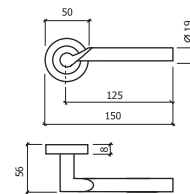

- CROMADO+AÇO INOX
- CHROME+STAINLESS STEEL

10

REF. 8044 - SALZBURG