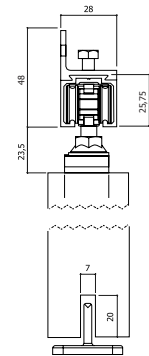

REF. 05005

ALUMÍNIO
ALUMINUM

A	B
33	28

25

REF. J400

PORTA 40Kg
DOOR 40Kg
KIT COMPLETO
SLIDING DOOR SET

1

REF. J800