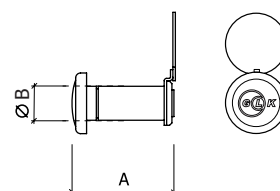

REF. 166085

-CROMADO MATE
-MATT CHROME

A	B
60-85	16

-LATÃO BRONZE
-BRONZE BRASS

A	B
60-85	16

-LATÃO POLIDO
-POLISHED BRASS

A	B
60-85	16

2 0