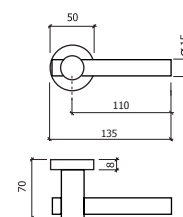

REF. 8048

-AÇO INOX SATINADO
-SATIN STAINLESS STEEL

10