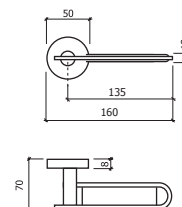

REF. MC94

- AÇO INOX SATINADO
- SATIN STAINLESS STEEL

+ CARVALHO/OAK
+ CEREJEIRA/CHERRY
+ FAIA/BEECH
+ PAU SANTO/ROSEWOOD

1 / 10