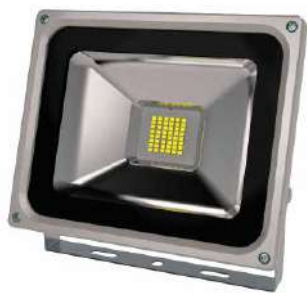

4.000K
LUZ DÍA

PROYECTOR MULTILED SMD

2.250 LUMENS · 4.000K · IP65

70331

30W

22x17,8
x6,3cm

1