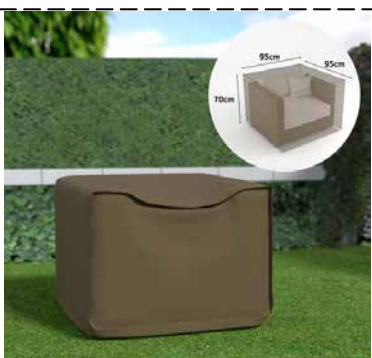

GRANEL

FUNDA AIRE ACONDIC. IMPERMEABLE

COLOR MARRON CLARO 90x30x55cm

75931

1u

GRANEL

FUNDA SOFA 1 PLAZA IMPERMEABLE

COLOR MARRON CLARO 95x95x70cm